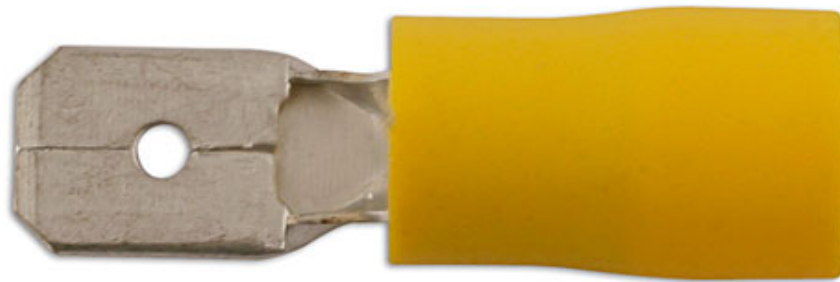

## Yellow Male Blade Terminal 6.3mm 100pc

Cable entry from 4.0mm<sup>2</sup>-6.0mm<sup>2</sup>

### Additional Information

- Yellow Male Blade Terminal 6.3mm
- Flared Cable Entry
- Plated Brass
- Cable Size 4mm<sup>2</sup> to 6mm<sup>2</sup>
- 100pc

<http://product/30214>